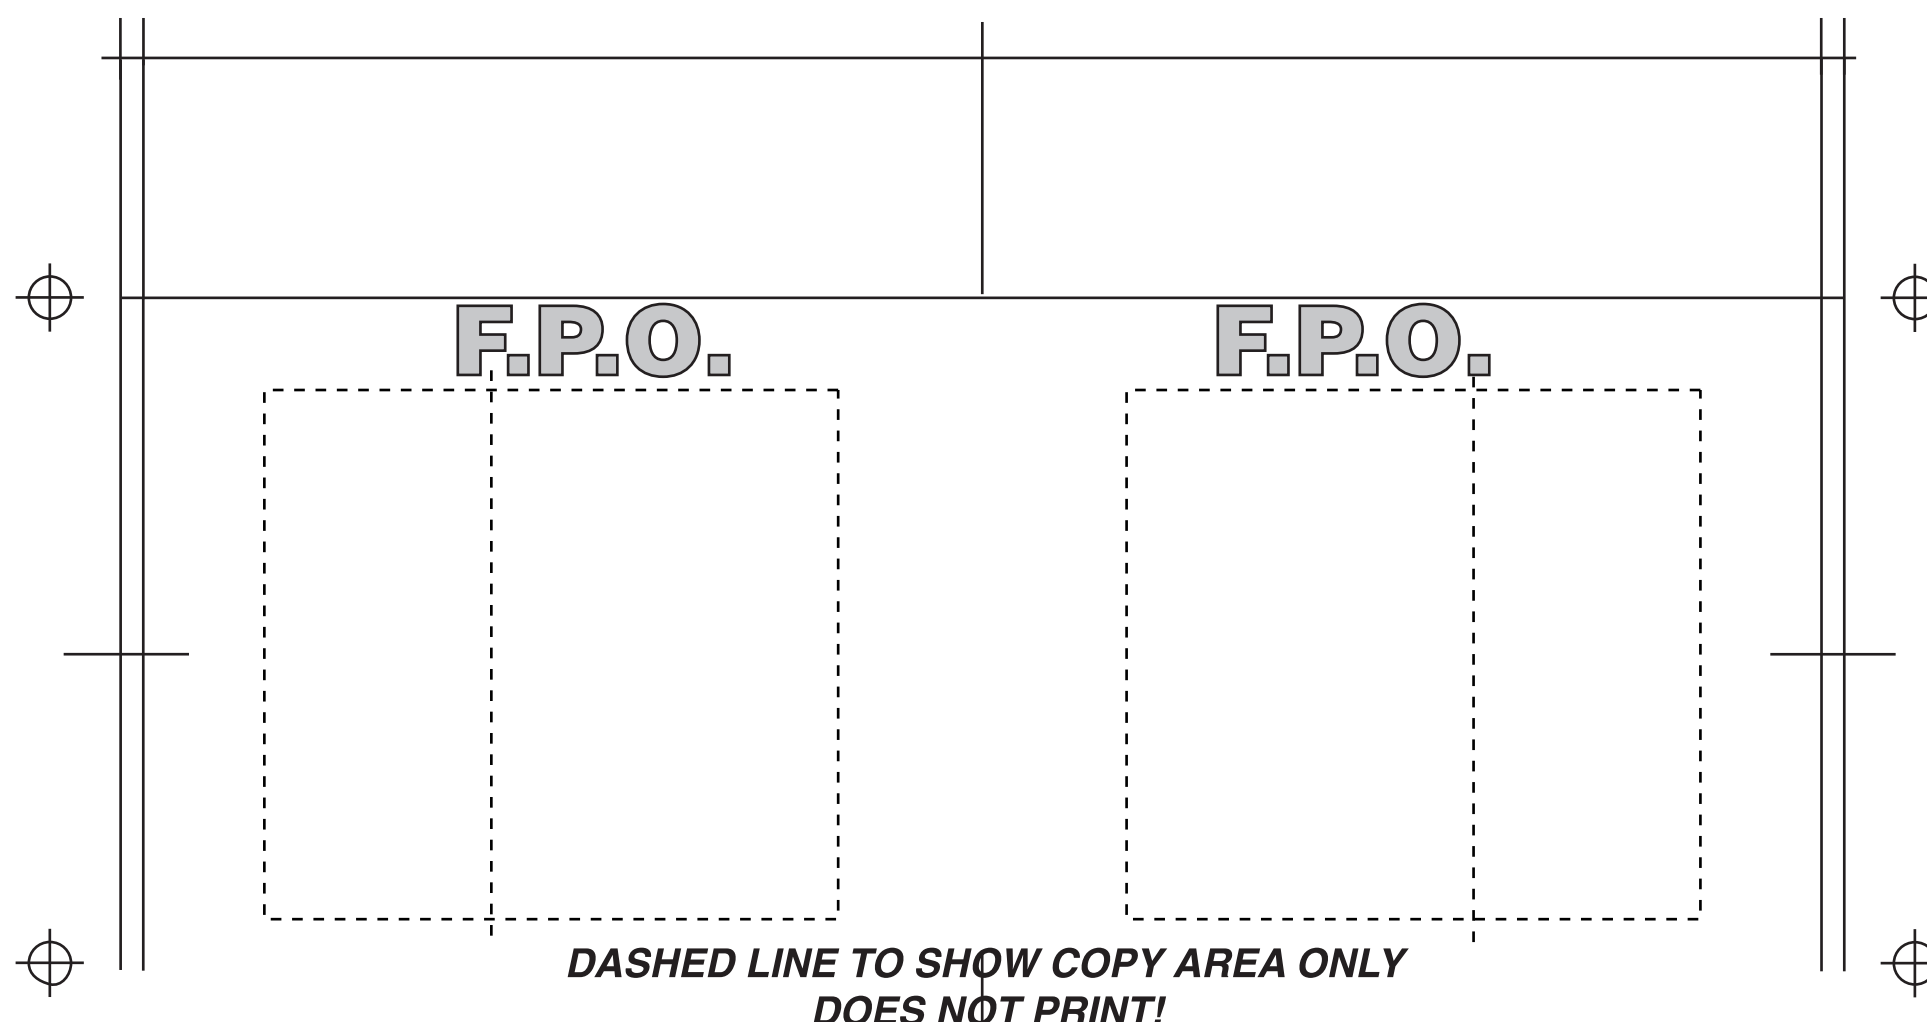

ONE COLOR IMPRINT ONLY

ONE COLOR IMPRINT ONLY

ONE COLOR IMPRINT ONLY

PMS MATCHES CAN'T BE GUARANTEED ON CERAMICS
Dashed Line For Imprint Area Only. Will Not Print.

DASHED LINE TO SHOW COPY AREA ONLY
DOES NOT PRINT!

1" 0.5" 0" 0.5" 1"	Artist/Date:	Item #: 7124	Proofing:
	Order #:	MAX Imprint Size: 3"w x 2 3/4"	
	Ship Date:	Wrap: 7 1/2"w x 2 3/4"h	
	Imprint Color:	Imprint Type: SS	
	Item Color:		

ONE COLOR IMPRINT ONLY

ONE COLOR IMPRINT ONLY

ONE COLOR IMPRINT ONLY

7124 Ceramic Mug (11oz)
3" W x 2 3/4" H (ea. Side)
7 1/2 W x 2 3/4 (Wraparound)

Composite @75%

PMS MATCHES CAN'T BE GUARANTEED ON CERAMICS
Dashed Line For Imprint Area Only. Will Not Print.

DASHED LINE TO SHOW COPY AREA ONLY
DOES NOT PRINT!

1" 0.5" 0" 0.5" 1"	Artist/Date:	Item #: 7124	Proofing:
	Order #:	MAX Imprint Size: 3"w x 2 3/4"	
	Ship Date:	Wrap: 7 1/2"w x 2 3/4"h	
	Imprint Color:	Imprint Type: SS	
	Item Color:		