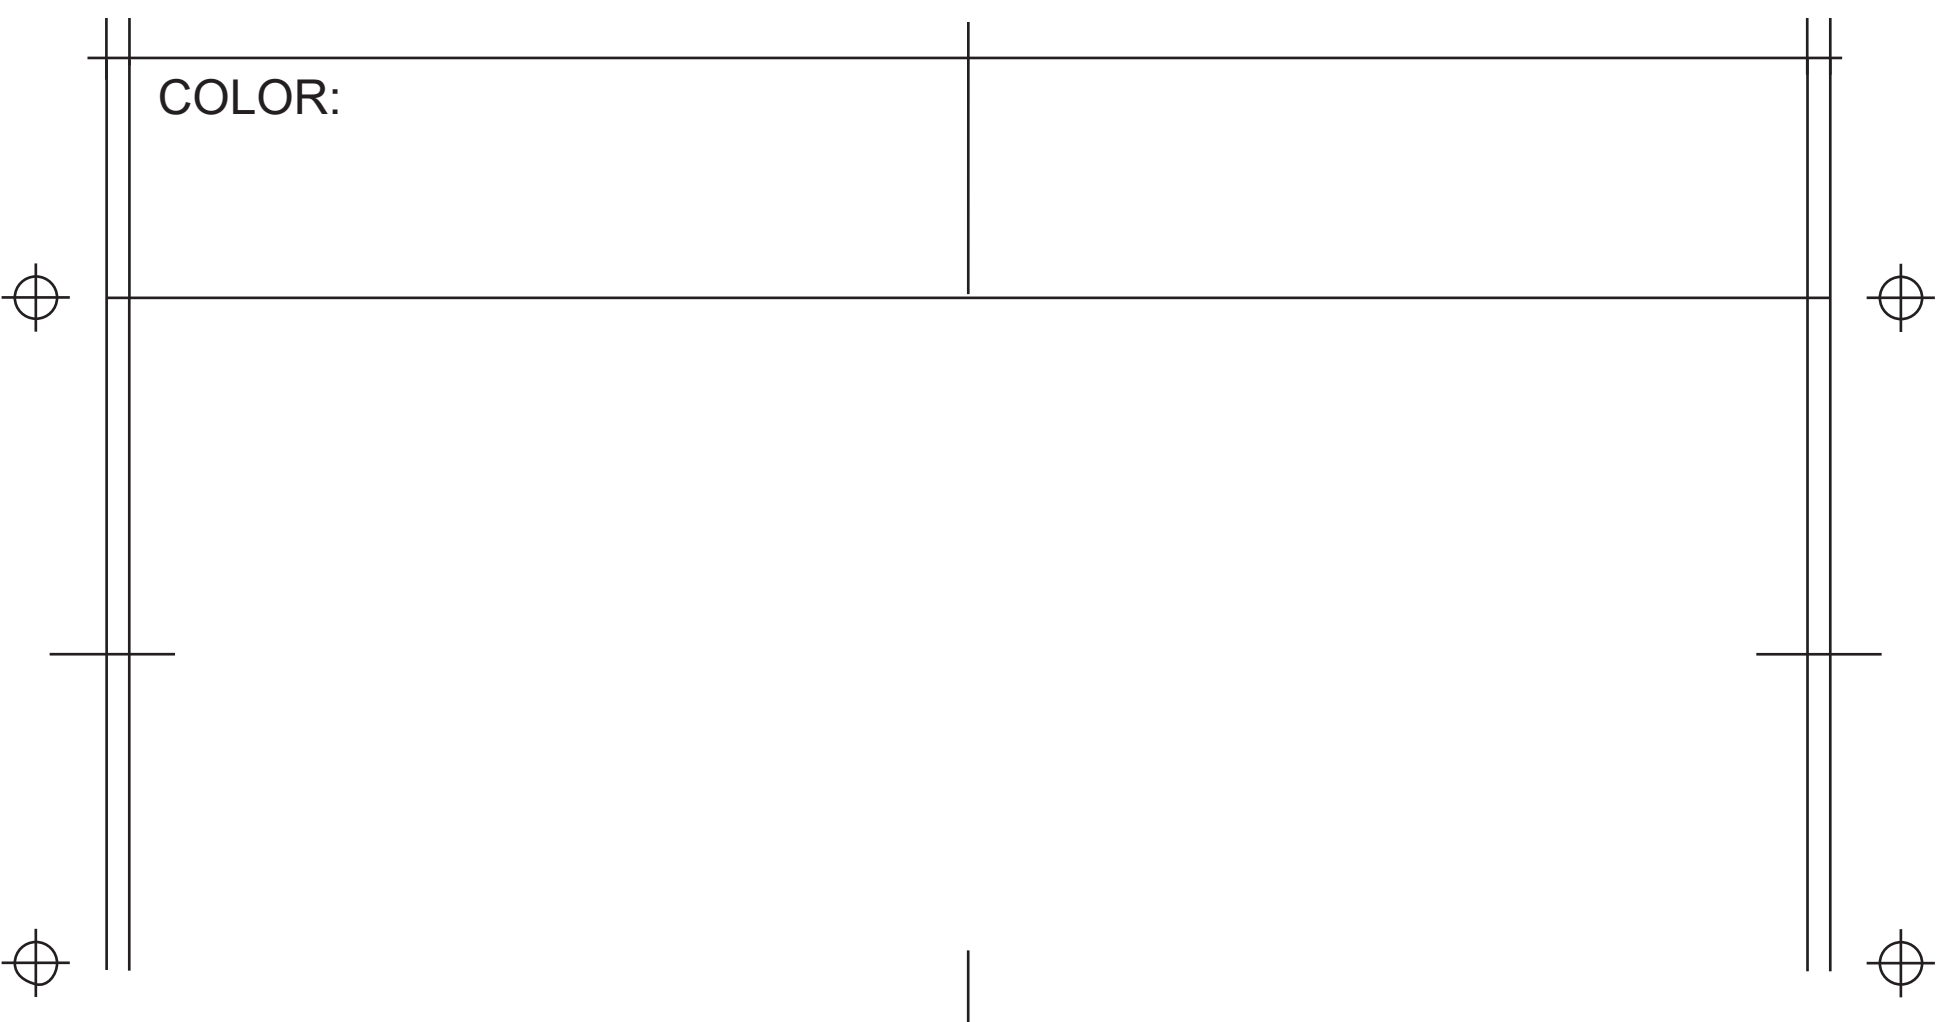

ONE COLOR IMPRINT ONLY

ONE COLOR IMPRINT ONLY

ONE COLOR IMPRINT ONLY

PMS MATCHES CAN'T BE GUARANTEED ON CERAMICS
Dashed Line For Imprint Area Only. Will Not Print.

DASHED LINE TO SHOW COPY AREA ONLY
DOES NOT PRINT!

1" 0.5" 0" 0.5" 1"	Artist/Date:	Item #: 7124	Proofing:
	Order #:	MAX Imprint Size: 3"w x 2 3/4"	
	Ship Date:	Wrap: 7 1/2"w x 2 3/4"h	
	Imprint Color:	Imprint Type: SS	
	Item Color:		

ONE COLOR IMPRINT ONLY

ONE COLOR IMPRINT ONLY

ONE COLOR IMPRINT ONLY

7124 Ceramic Mug (11oz)
3" W x 2 3/4" H (ea. Side)
7 1/2 W x 2 3/4 (Wraparound)

Composite @75%

PMS MATCHES CAN'T BE GUARANTEED ON CERAMICS
Dashed Line For Imprint Area Only. Will Not Print.

DASHED LINE TO SHOW COPY AREA ONLY
DOES NOT PRINT!

1" 0.5" 0" 0.5" 1"	Artist/Date:	Item #: 7124	Proofing:
	Order #:	MAX Imprint Size: 3"w x 2 3/4"	
	Ship Date:	Wrap: 7 1/2"w x 2 3/4"h	
	Imprint Color:	Imprint Type: SS	
	Item Color:		