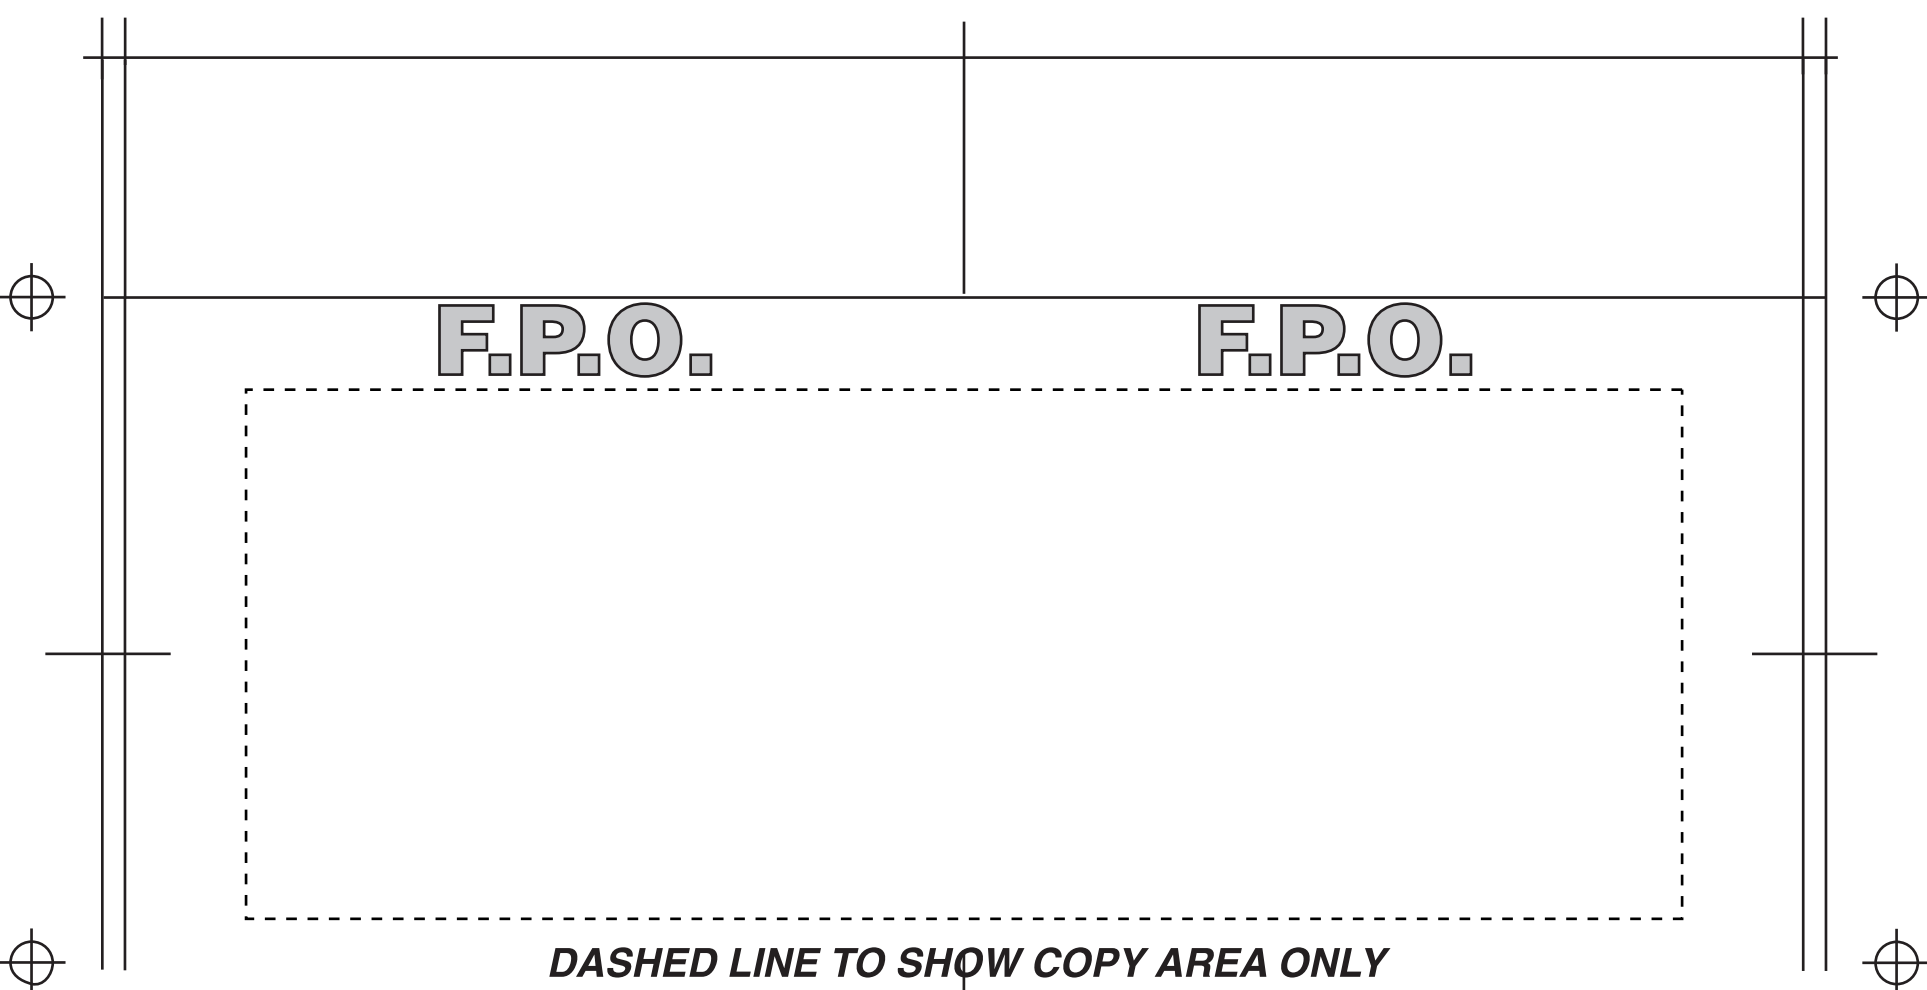

ONE COLOR IMPRINT ONLY

ONE COLOR IMPRINT ONLY

ONE COLOR IMPRINT ONLY

PMS MATCHES CAN'T BE GUARANTEED ON CERAMICS
Dashed Line For Imprint Area Only. Will Not Print.

DASHED LINE TO SHOW COPY AREA ONLY
DOES NOT PRINT!

1" 0.5" 0" 0.5" 1"	Artist/Date:	Item #: 7124	Proofing:
	Order #:	MAX Imprint Size: 3"w x 2 3/4"	
	Ship Date:	Wrap: 7 1/2"w x 2 3/4"h	
	Imprint Color:	Imprint Type: SS	
	Item Color:		

ONE COLOR IMPRINT ONLY

ONE COLOR IMPRINT ONLY

ONE COLOR IMPRINT ONLY

7124 Ceramic Mug (11oz)
3" W x 2 3/4" H (ea. Side)
7 1/2 W x 2 3/4 (Wraparound)

Composite @75%

PMS MATCHES CAN'T BE GUARANTEED ON CERAMICS
Dashed Line For Imprint Area Only. Will Not Print.

DASHED LINE TO SHOW COPY AREA ONLY
DOES NOT PRINT!

1" 0.5" 0" 0.5" 1"	Artist/Date:	Item #: 7124	Proofing:
	Order #:	MAX Imprint Size: 3"w x 2 3/4"	
	Ship Date:	Wrap: 7 1/2"w x 2 3/4"h	
	Imprint Color:	Imprint Type: SS	
	Item Color:		