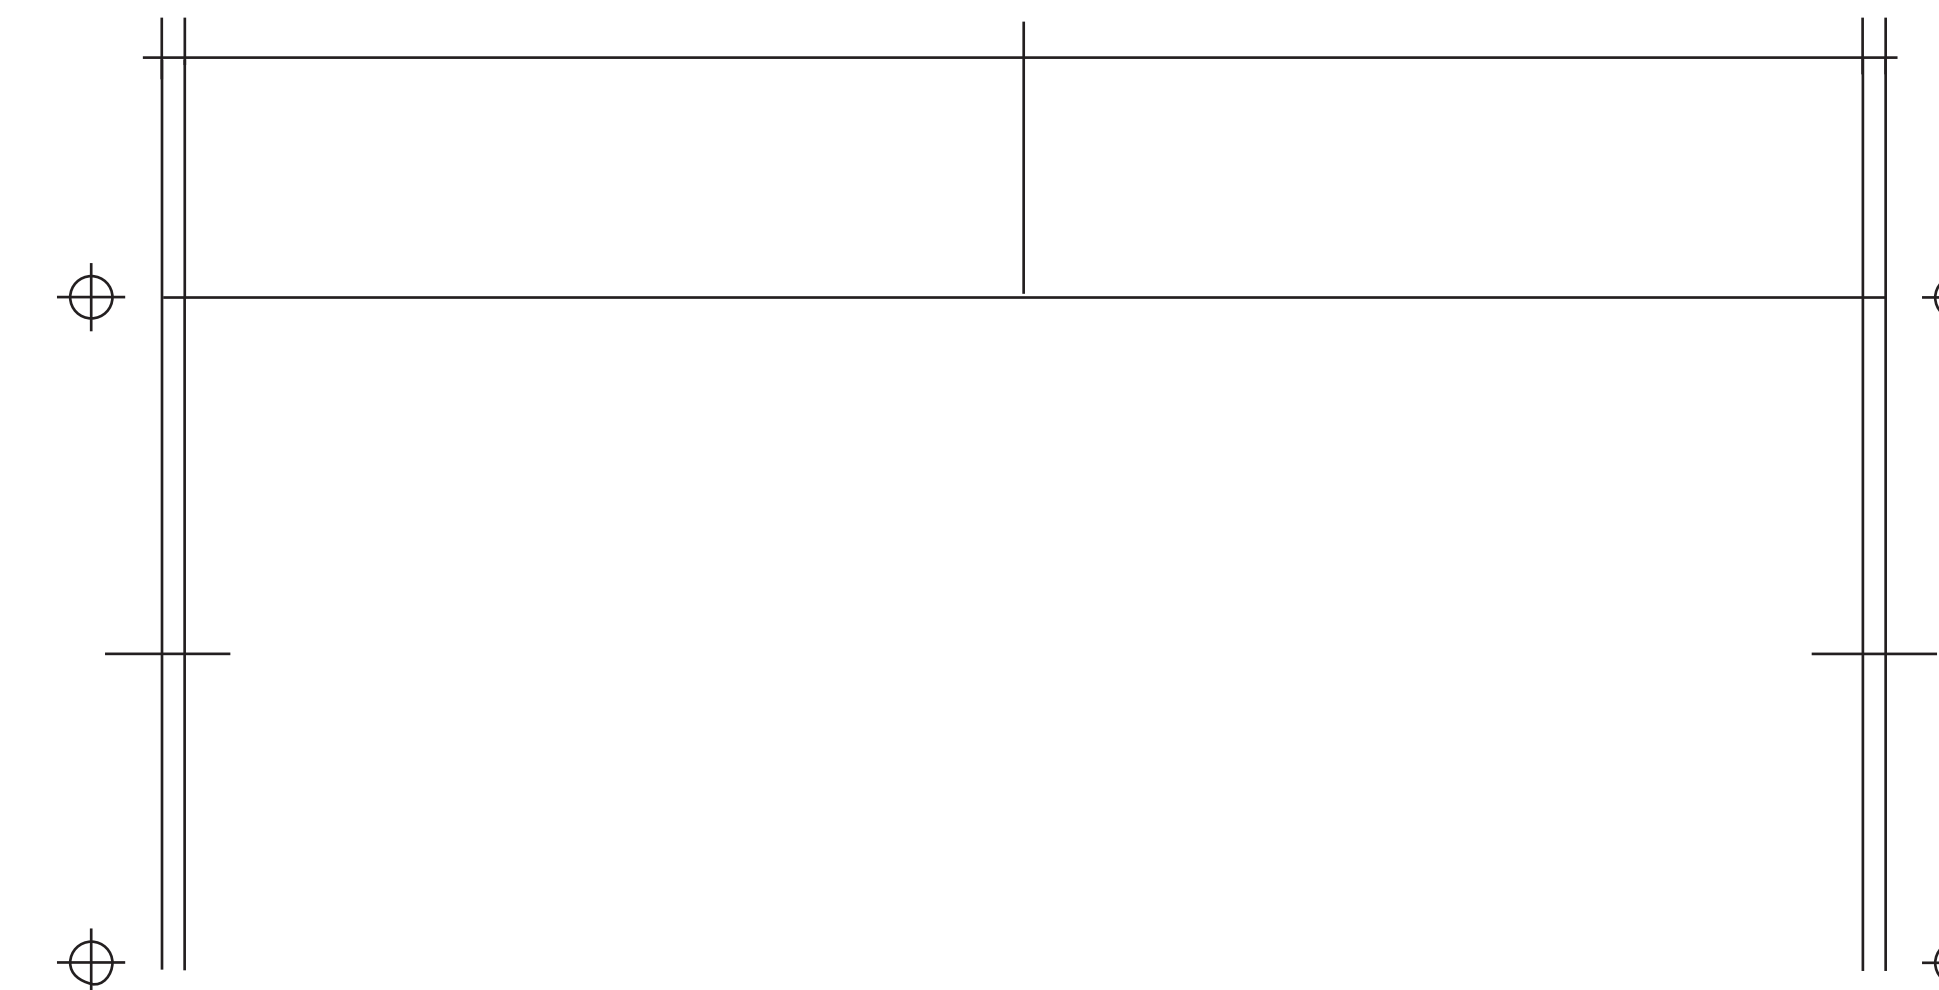

ONE COLOR IMPRINT ONLY

ONE COLOR IMPRINT ONLY

ONE COLOR IMPRINT ONLY

PMS MATCHES CAN'T BE GUARANTEED ON CERAMICS
Dashed Line For Imprint Area Only. Will Not Print.

DASHED LINE TO SHOW COPY AREA ONLY
DOES NOT PRINT!

1" 0.5" 0" 0.5" 1"	Artist/Date:	Item #: 7124	Proofing:
	Order #:	MAX Imprint Size: 3"w x 2 3/4"	
	Ship Date:	Wrap: 7 1/2"w x 2 3/4"h	
	Imprint Color:	Imprint Type: SS	
	Item Color:		

ONE COLOR IMPRINT ONLY

ONE COLOR IMPRINT ONLY

ONE COLOR IMPRINT ONLY

7124 Ceramic Mug (11oz)
3" W x 2 3/4" H (ea. Side)
7 1/2 W x 2 3/4 (Wraparound)

Composite @75%

PMS MATCHES CAN'T BE GUARANTEED ON CERAMICS
Dashed Line For Imprint Area Only. Will Not Print.

DASHED LINE TO SHOW COPY AREA ONLY
DOES NOT PRINT!

1" 0.5" 0" 0.5" 1"	Artist/Date:	Item #: 7124	Proofing:
	Order #:	MAX Imprint Size: 3"w x 2 3/4"	
	Ship Date:	Wrap: 7 1/2"w x 2 3/4"h	
	Imprint Color:	Imprint Type: SS	
	Item Color:		